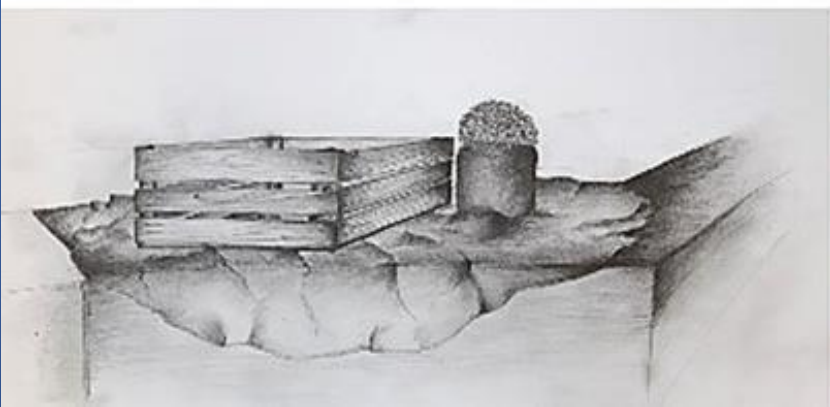

# Technik Architektury Krajobrazu

A group of approximately ten young people, mostly women, are walking through a conservatory. They are dressed in casual attire like jackets and jeans. In the foreground, a large pond is filled with numerous large, round, green lily pads. The scene is brightly lit, and the conservatory's structure is visible in the background. The text 'Technik Architektury Krajobrazu' is overlaid in red on the image.

**Technik Architektury Krajobrazu**

Florystyczne i kwiatowe  
ABC

SHOUT

FOREVER  
FOOTHOLES

U OF F  
ACADON  
73

Marzenia są po to żeby je spełniać  
kto ma to zrobić jak nie ty sam?